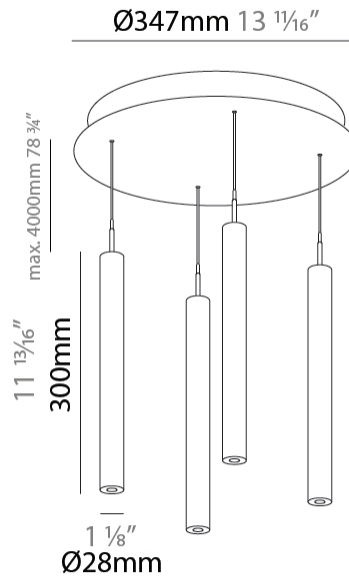

GENERAL

Series: G-Mini Round
Subseries: G-Mini Round Hangover
Brand: Prolight
Division: Architectural
Mounting Type: Suspension
Mounting Location: Ceiling
Subcategory: Spots

PHYSICAL

Shape: Cylinder
Diameter (mm): 347
Diameter (in): 13 13/16
Height (mm): 300
Height (in): 11 13/16
Light Distribution: Direct
Diffuser: Shine Ring - NOR / OPL / YEL / ORA / RED / BLU / GRN
Fixture Finish: SSR / BKV / CWI / CRY / HAB / UFT / ITA / RUA / FTG / MYG / LOD / PUS / FRO / FUP / KIA / POP / BLS / SPG / MEY / GOH / GUM / CHC / COM / ABZ / JAG / OBR / MOS / ROR
Accent Finish: NOF / COP / MIR / SSS
Fixture Material: Extruded Aluminum / Steel
Cable Details: 2,000mm/78 3/4" / 4,000mm/157 1/2" - Cable, Black, Green, Orange, Red, White

ELECTRICAL

Lamp Type: LED (Zhaga Standard)
Input Wattage (W): 26
Total Output Wattage (W): 23.7
Dimming: Non-Dimmable
Driver Included: Yes
Driver Location: Integrated
Driver Type: Constant Current - Universal
Driver Class: Class 2
Input Voltage (V): 120 - 277

LED

Color Temperature (°K): 2700 / 3000 / 3500 / 4000
Max. Delivered Lumen (lm): 1557 / 1421 / 1499 / 1450
Nominal Lumen (lm): 1840 / 1949 / 2057 / 2112
CRI: >90 CRI
Lamp Life (hrs): 50000

OPTICAL

Beam Angle: 32 / 58

RATINGS AND CERTIFICATIONS

Certified By: Certified for North American Standards
IP rating: IP20