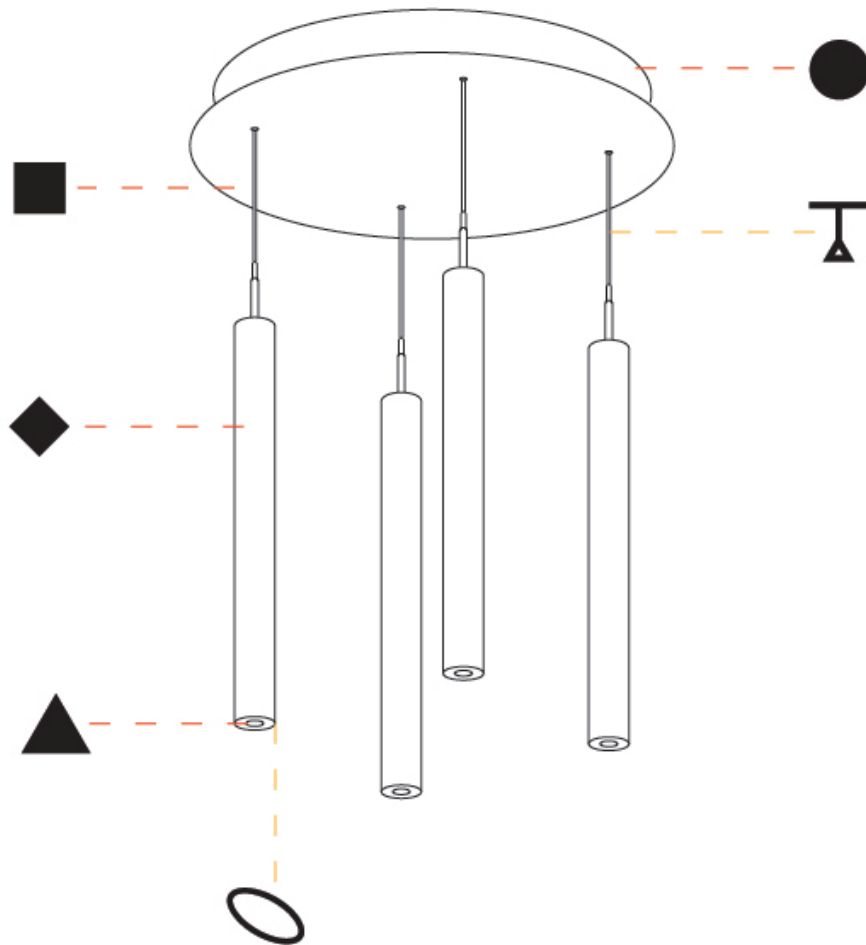

G-MINI ROUND HANGOVER SUSPENSION

A300633-

base number LED Dimming Finishes (Diamond) Finishes (Triangle) Finishes (Circle) Finish Options Shine Ring Beam Angle Options Cable Options

- To build a product code in our configurator select the specify button on the base model # product page
- To build a manual product code on this datasheet choose from the options listed below in blue font and add the suffix to the base model #

GENERAL

Series: G-Mini Round
 Subseries: G-Mini Round Hangover
 Brand: Prolicht
 Division: Architectural
 Mounting Type: Suspension
 Mounting Location: Ceiling
 Subcategory: Spots

PHYSICAL

Shape: Cylinder
 Diameter (mm): 347
 Diameter (in): 13 13/16
 Height (mm): 300
 Height (in): 11 13/16
 Light Distribution: Direct
 Fixture Finish: SSR / BKV / CWI / CRY / HAB / UFT / ITA / RUA / FTG / MYG / LOD / PUS / FRO / FUP / KIA / POP / BLS / SPG / MEY / GOH / GUM / CHC / COM / ABZ / JAG / OBR / MOS / ROR
 Accent Finish: NOF / COP / MIR / SSS
 Fixture Material: Extruded Aluminum / Steel
 Cable Details: 2,000mm/78 3/4" / 4,000mm/157 1/2" - Cable, Black, Green, Orange, Red, White